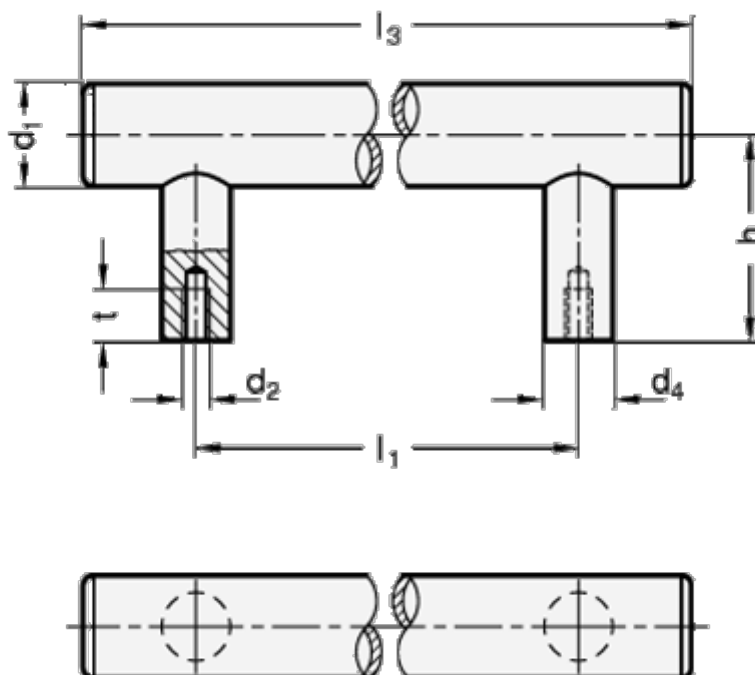

Article number: 20666530M6300E

Description: E+G St. steel tubular handle GN 666.5-30-M6-300-E  
E - with stainless steel cap, mountet from the back

## Measures

d1	= 30
d2	= M6
d4	= 20
h	= 60
l1 +/-0.5	= 300
l3	= 365
l4	= 15
t min	= 15